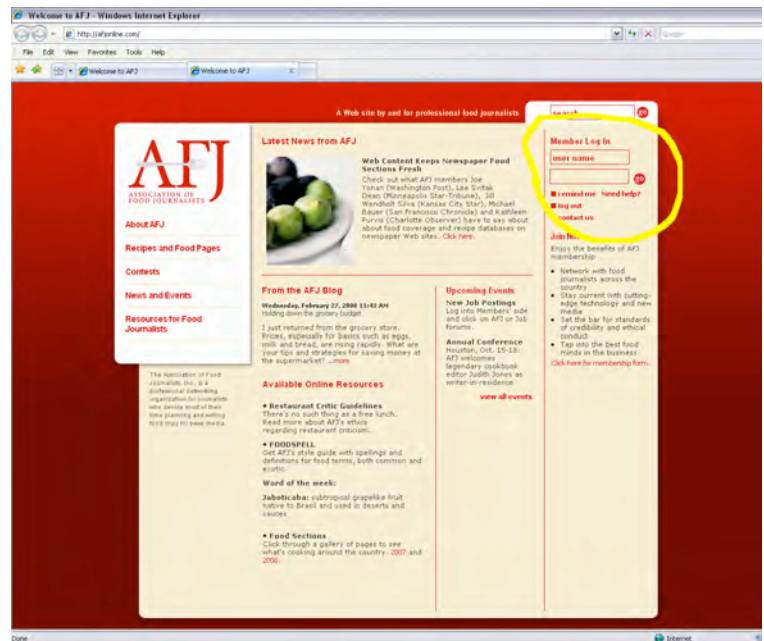

# Member Login Tutorial

This tutorial should help you if you're having any problems logging into the members area of [www.afjonline.com](http://www.afjonline.com).

1. Enter [www.afjonline.com](http://www.afjonline.com) in the address path and hit enter
2. Locate the member login area in the top right corner of the page. I've circled in yellow in the picture at the right.
3. This site uses the same login you used on the old AFJ online website. Your login name should be your email.
4. The first time you login you will need to set up your account. If you don't know your password, click the "remind me" button and enter your email. An automated email will be sent to your email telling you your password.
5. Enter your email and password. Press the 'enter' key on your keyboard or just click the 'go' button.
6. This will redirect you to the members' home page.